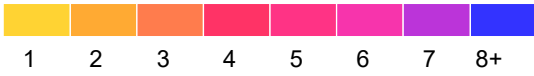

Le Sueur County

Fatal and Serious Injury Crashes, 2018-2022

2022 data preliminary: April 14, 2023.

Each hexagon is 1.0 mile across, encompassing approximately 416 acres.