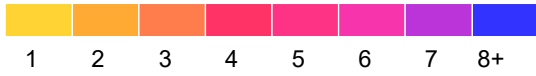

Winona County

Fatal and Serious Injury Crashes, 2018-2022

2022 data preliminary: April 14, 2023.

Each hexagon is 1.0 mile across, encompassing approximately 416 acres.