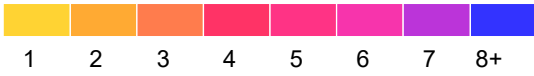

Goodhue County

Fatal and Serious Injury Crashes, 2018-2022

2022 data preliminary: April 14, 2023.

Each hexagon is 1.0 mile across, encompassing approximately 416 acres.