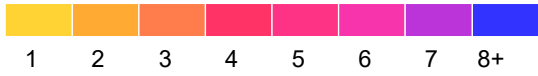

Mille Lacs County

Fatal and Serious Injury Crashes, 2018-2022

2022 data preliminary: April 14, 2023.

Each hexagon is 1.0 mile across, encompassing approximately 416 acres.