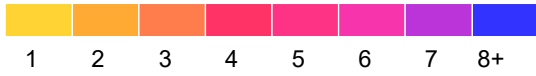

# Kittson County

Fatal and Serious Injury Crashes, 2018-2022

2022 data preliminary: April 14, 2023.

Each hexagon is 1.0 mile across, encompassing approximately 416 acres.